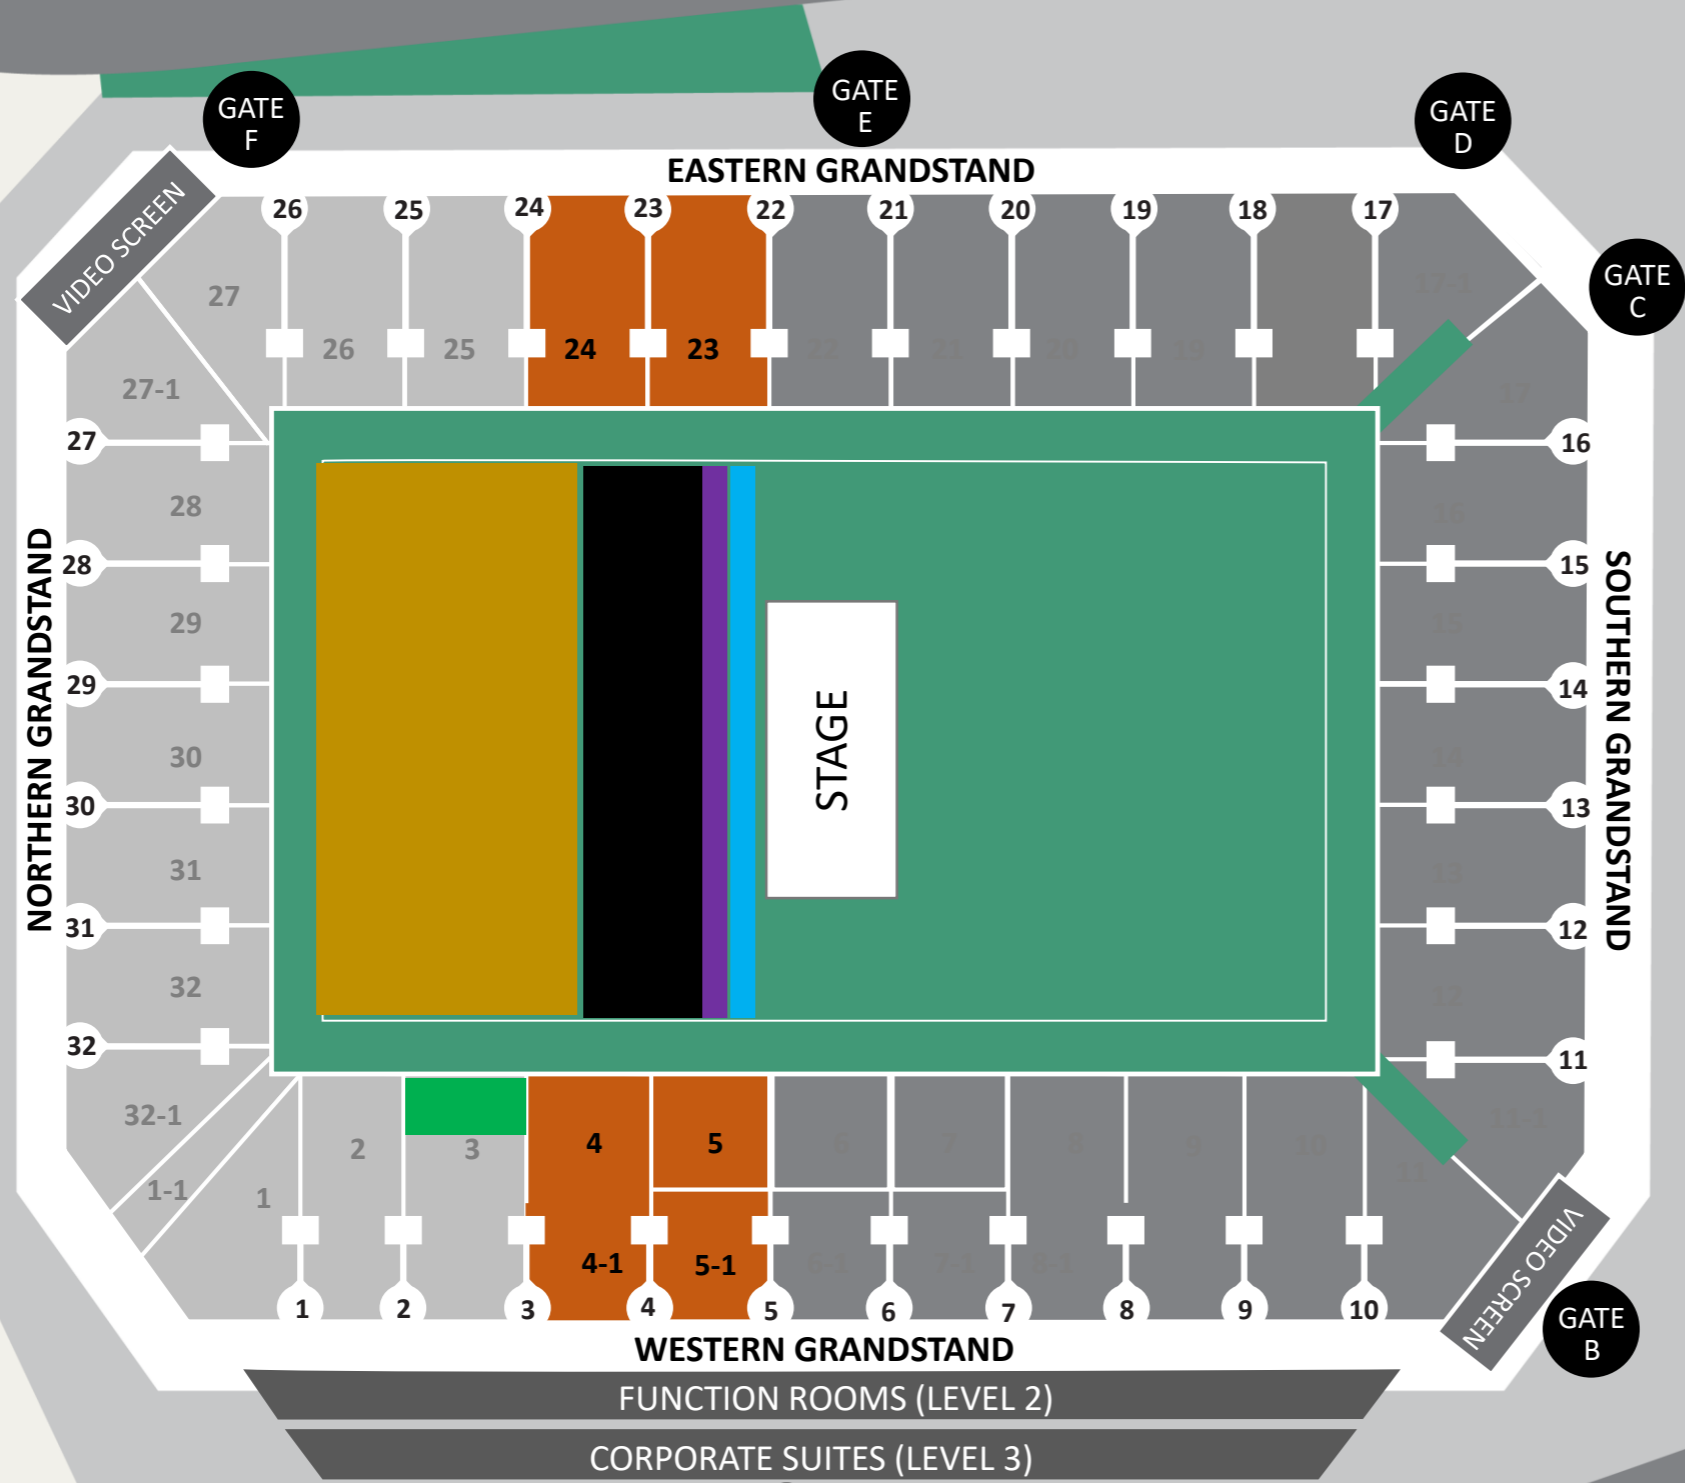

STADIUM DRIVE

PRICE CATEGORIES

DIAMOND VIP - \$1,216.90
PLATINUM VIP - \$962.00
PREMIUM VIP - \$378.25
ONE LAST KISS GA - \$350.00
GOLD GA - \$203.10
SILVER RESERVED - \$173.90
BRONZE - \$128.90

CENTRELINE PLACE